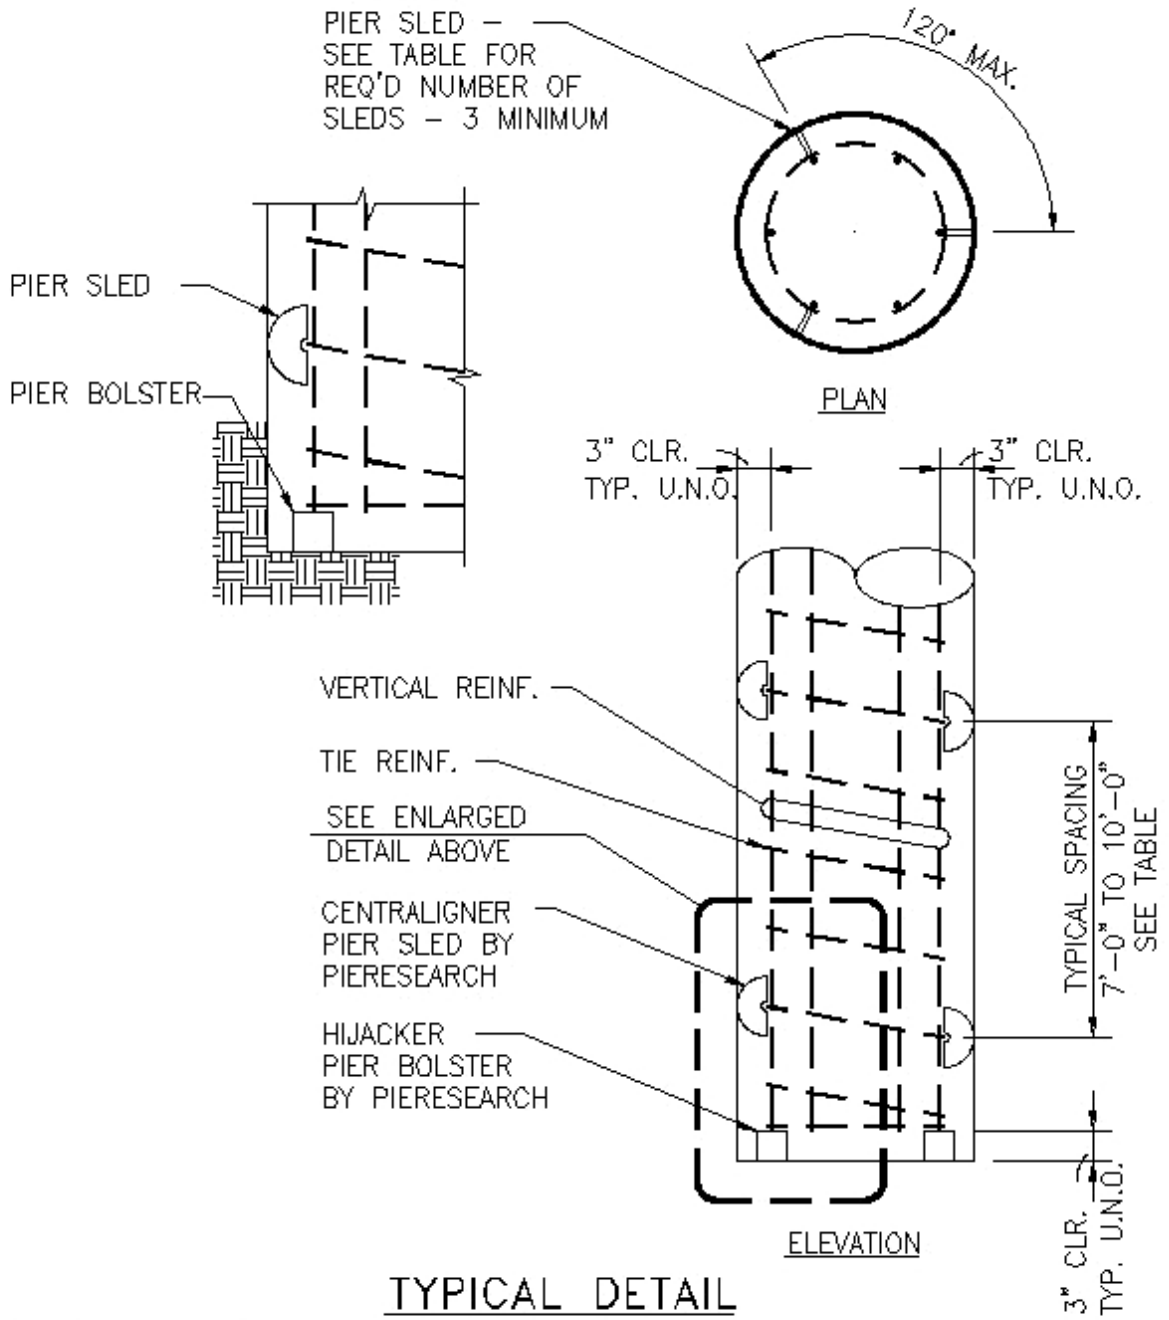

PIERESEARCH / Centraligner & Hijacker Detail Sheet

This sheet is for use in making "sticky backs" for your plans as a safeguard against the products being overlooked in the specifications.

PIERESEARCH

501 E. MAIN STREET
 ARLINGTON, TX 76010
 (817) 265-0980
 (800) 342-2409
 FAX (817) 275-2335